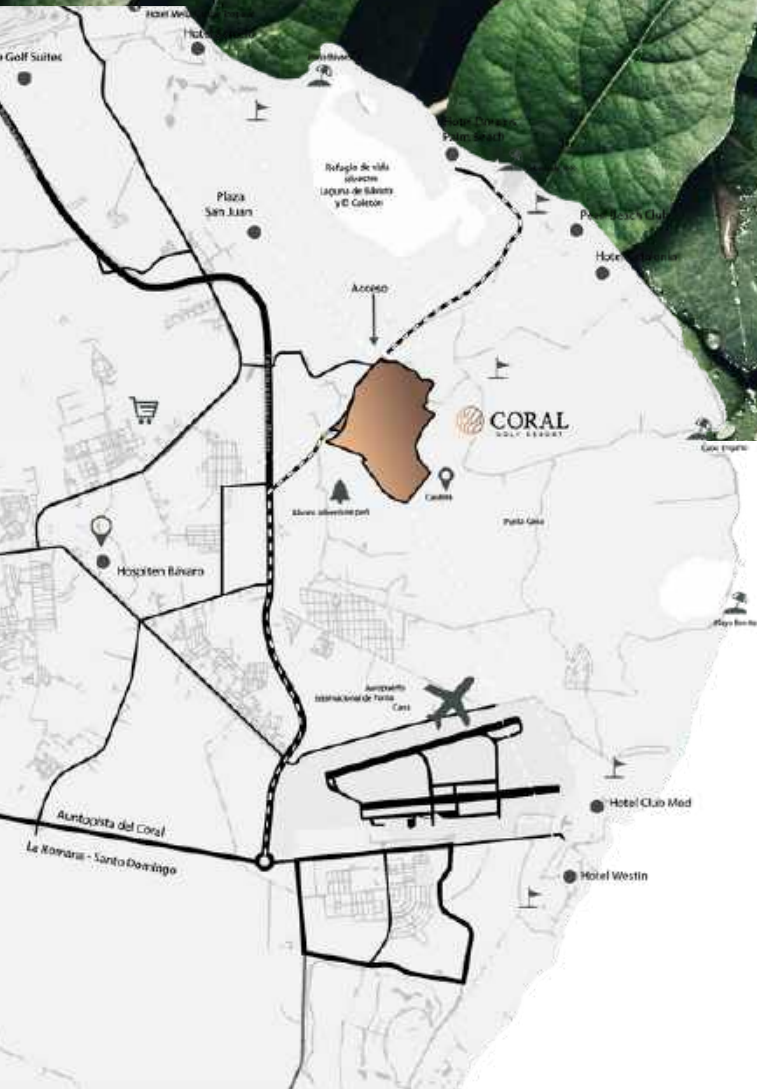

Peace | Luxury | Nature | Sustainability

CORAL
GOLF RESORT

CABEZA DE TORO
PUNTA CANA

Punta Cana Int. Airport

MOON GARDEN

Ubicado en Cabeza de Toro
Located in Cabeza de Toro

Coral Golf Resort
Coral Golf Resort

Vistas al lago
Lake Views

Wellnes, ocio y zonas de exterior
Wellness, leisure and outdoor areas

Tráfico aéreo de todo el mundo, sobre todo de USA
Air traffic from all over the world, especially from the USA

10 MIN
Aeropuerto de Punta Cana
Punta Cana Int. Airport

10 MIN
Blue Mall Punta Cana, Downtown Mall,
Punta Cana Village

3 MIN
Pearl Beach Club

5 MIN
nightclub
CocoBongo, Imagine, Maroca.

10 MIN
Centros Medicos